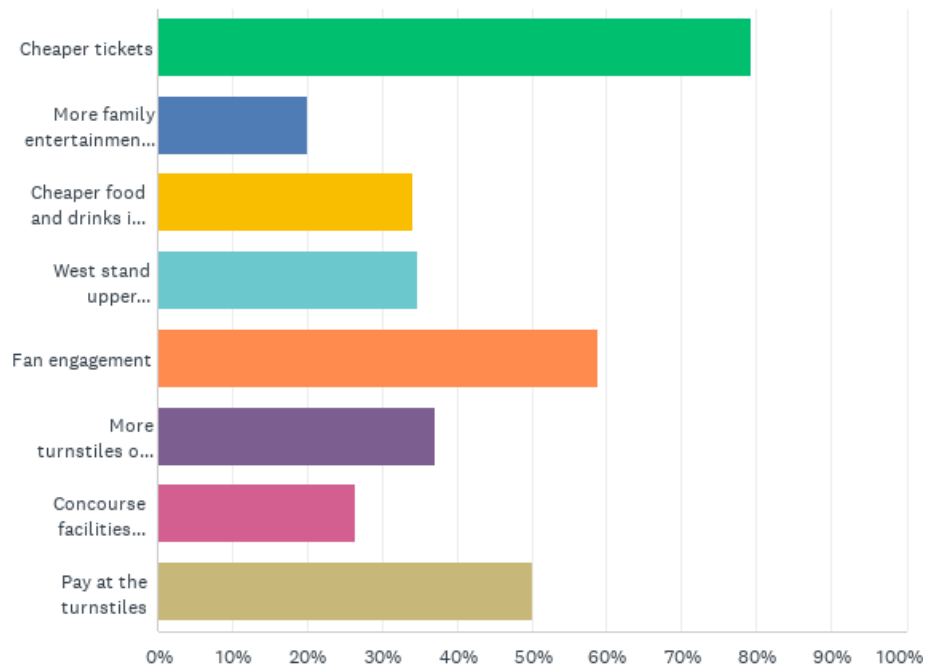

Q4: What will encourage fans to return to watch Hull City AFC? (Please tick all that apply)

Answered: 919 Skipped: 38