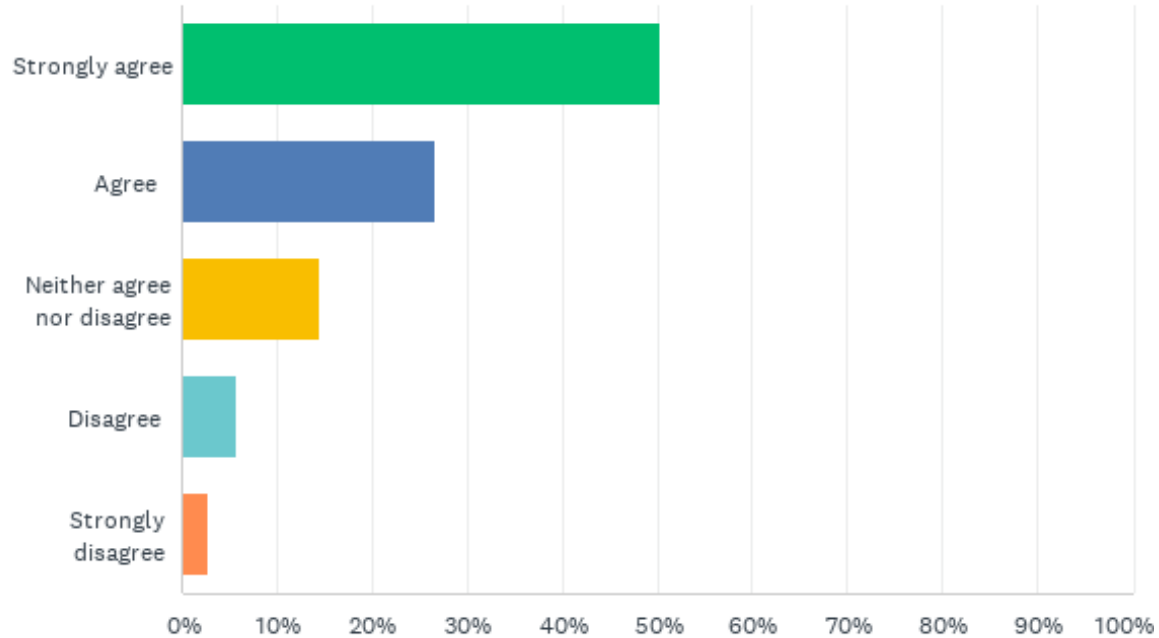

Q6: I support the introduction of safe standing at the MKM Stadium

Answered: 952 Skipped: 5