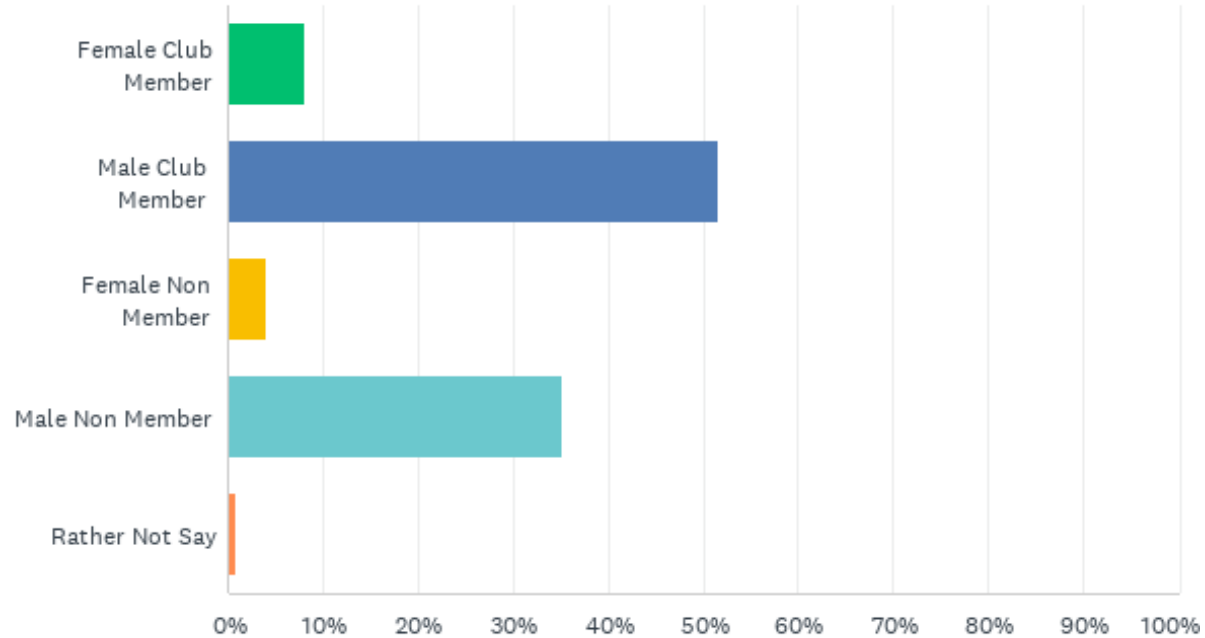

March 2022

Total Responses 957

Date Created: Tuesday, February 15, 2022

Complete Responses: 957

Q1: What is your age?

Answered: 956 Skipped: 1

Q1: What is your age?

Answered: 956 Skipped: 1

ANSWER CHOICES	RESPONSES	
Under 18	2.41%	23
18-24	9.21%	88
25-34	15.69%	150
35-44	14.64%	140
45-54	17.68%	169
55-64	23.54%	225
65+	16.84%	161
TOTAL		956

Q2: What is your gender and member status?

Answered: 954 Skipped: 3