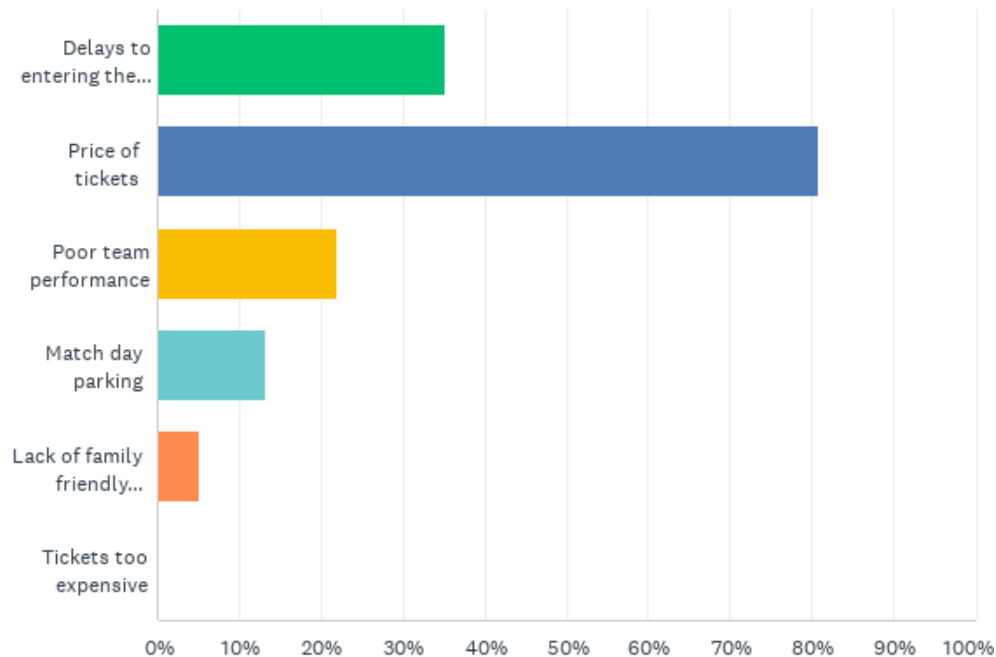

Answered: 952 Skipped: 5

Q6: I support the introduction of safe standing at the MKM Stadium

Answered: 952 Skipped: 5

ANSWER CHOICES	RESPONSES	
Strongly agree	50.42%	480
Agree	26.58%	253
Neither agree nor disagree	14.60%	139
Disagree	5.67%	54
Strongly disagree	2.73%	26
TOTAL		952

Q7: What's your thoughts on the current membership scheme?

Answered: 849 Skipped: 108

Q7: What's your thoughts on the current membership scheme?

Answered: 849 Skipped: 108

ANSWER CHOICES	RESPONSES	
I am happy	65.49%	556
I want to pay in advance as before	16.73%	142
I only want to pay monthly during the course of the season	21.79%	185
Total Respondents: 849		

Q8: Which of the following would stop you attending matches? (Please tick all that apply)

Answered: 750 Skipped: 207

Q8: Which of the following would stop you attending matches? (Please tick all that apply)