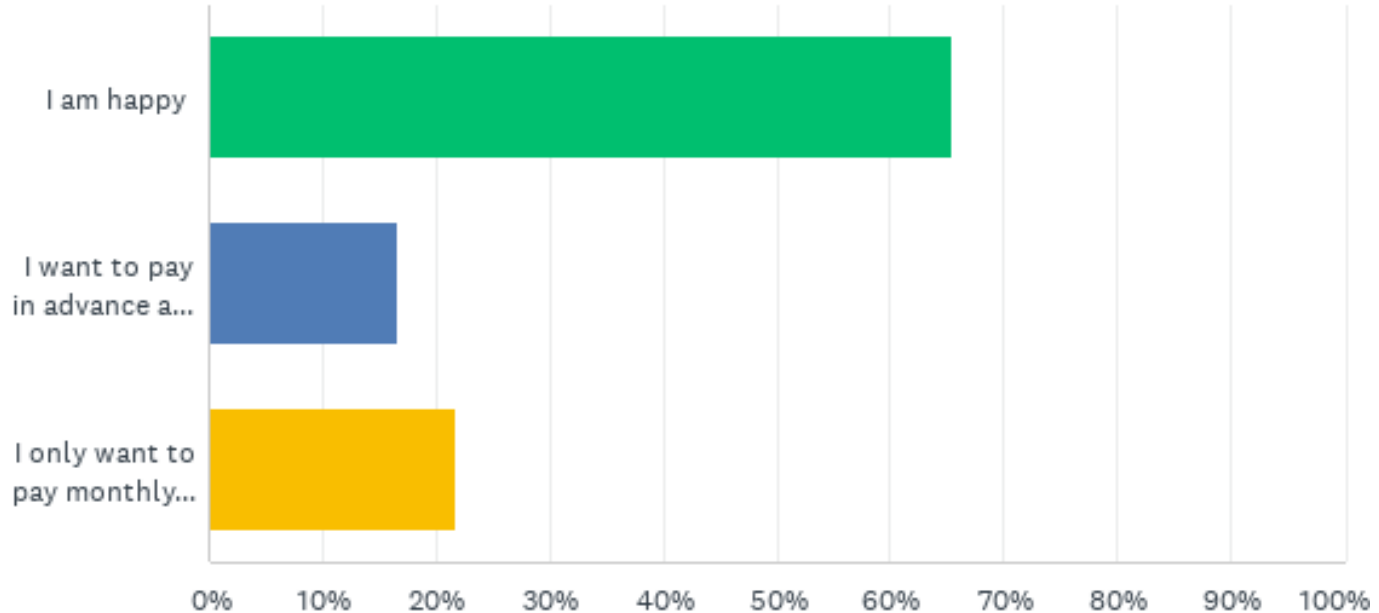

Answered: 952 Skipped: 5

Q6: I support the introduction of safe standing at the MKM Stadium

Answered: 952 Skipped: 5

ANSWER CHOICES	RESPONSES	
Strongly agree	50.42%	480
Agree	26.58%	253
Neither agree nor disagree	14.60%	139
Disagree	5.67%	54
Strongly disagree	2.73%	26
TOTAL		952

Q7: What's your thoughts on the current membership scheme?

Answered: 849 Skipped: 108

Q7: What's your thoughts on the current membership scheme?

Answered: 849 Skipped: 108

ANSWER CHOICES	RESPONSES	
I am happy	65.49%	556
I want to pay in advance as before	16.73%	142
I only want to pay monthly during the course of the season	21.79%	185
Total Respondents: 849		