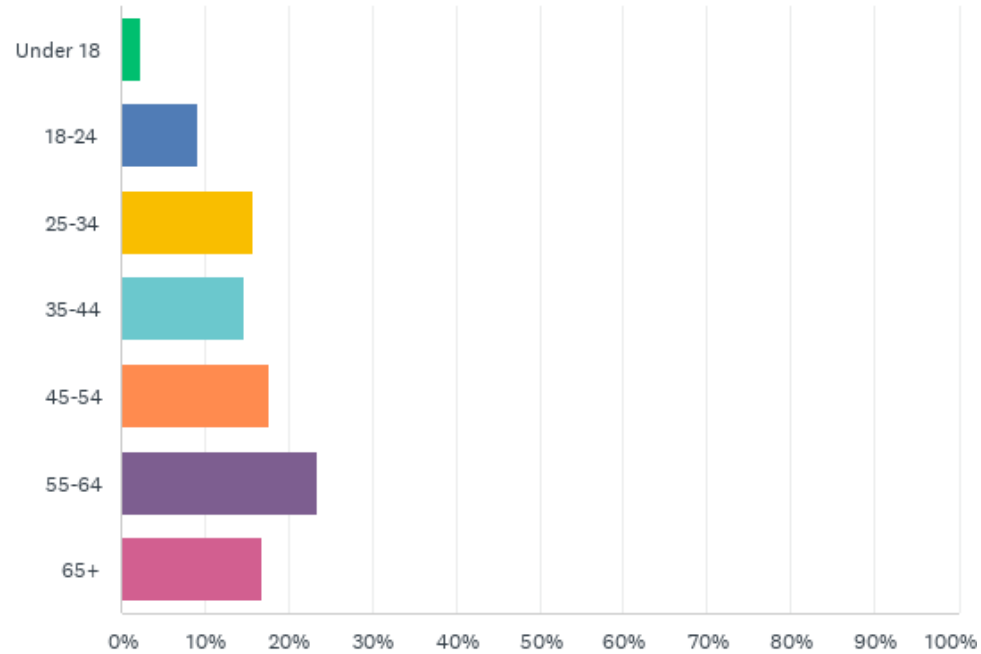

March 2022

Total Responses 957

Date Created: Tuesday, February 15, 2022

Complete Responses: 957

Q1: What is your age?

Answered: 956 Skipped: 1

Q1: What is your age?

Answered: 956 Skipped: 1

ANSWER CHOICES	RESPONSES	
Under 18	2.41%	23
18-24	9.21%	88
25-34	15.69%	150
35-44	14.64%	140
45-54	17.68%	169
55-64	23.54%	225
65+	16.84%	161
TOTAL		956

Q2: What is your gender and member status?

Answered: 954 Skipped: 3