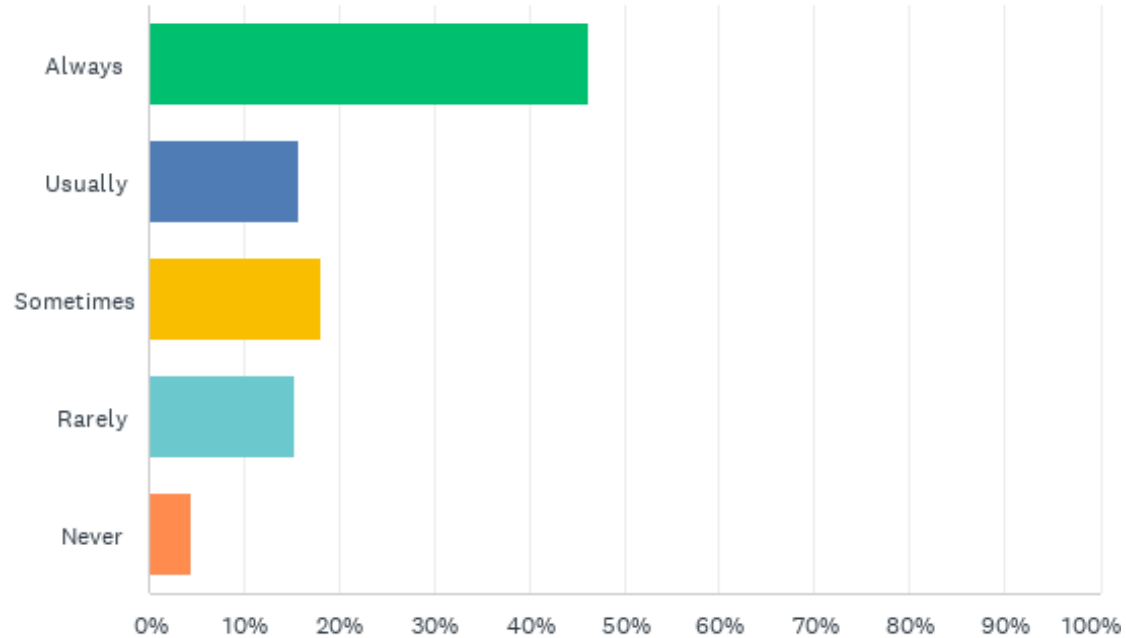

Q3: How often do you attend Hull City home matches?

Answered: 954 Skipped: 3