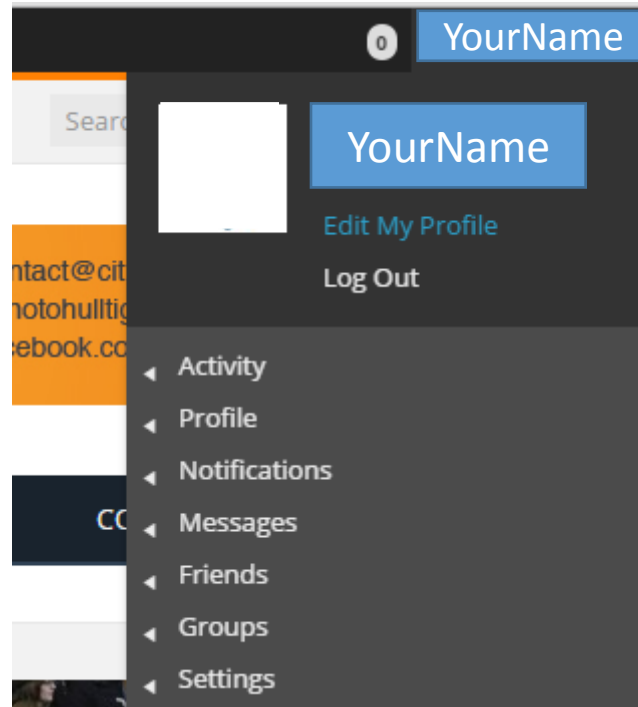

The Activation link should take you to the following screen...  
Click Log In to enter the site

The Log In screen also has a password recovery option.

1904  
CITY  
TILL WE DIE

Username  
YourUserName

Password  
.....

Remember Me

[Register](#) | [Lost your password?](#)

[← Back to City Till We Die](#)

You can edit your profile and log out using the drop down menu at the top right of the screen.

When you are logged in, the Forum drop down menu expands to show all your options.